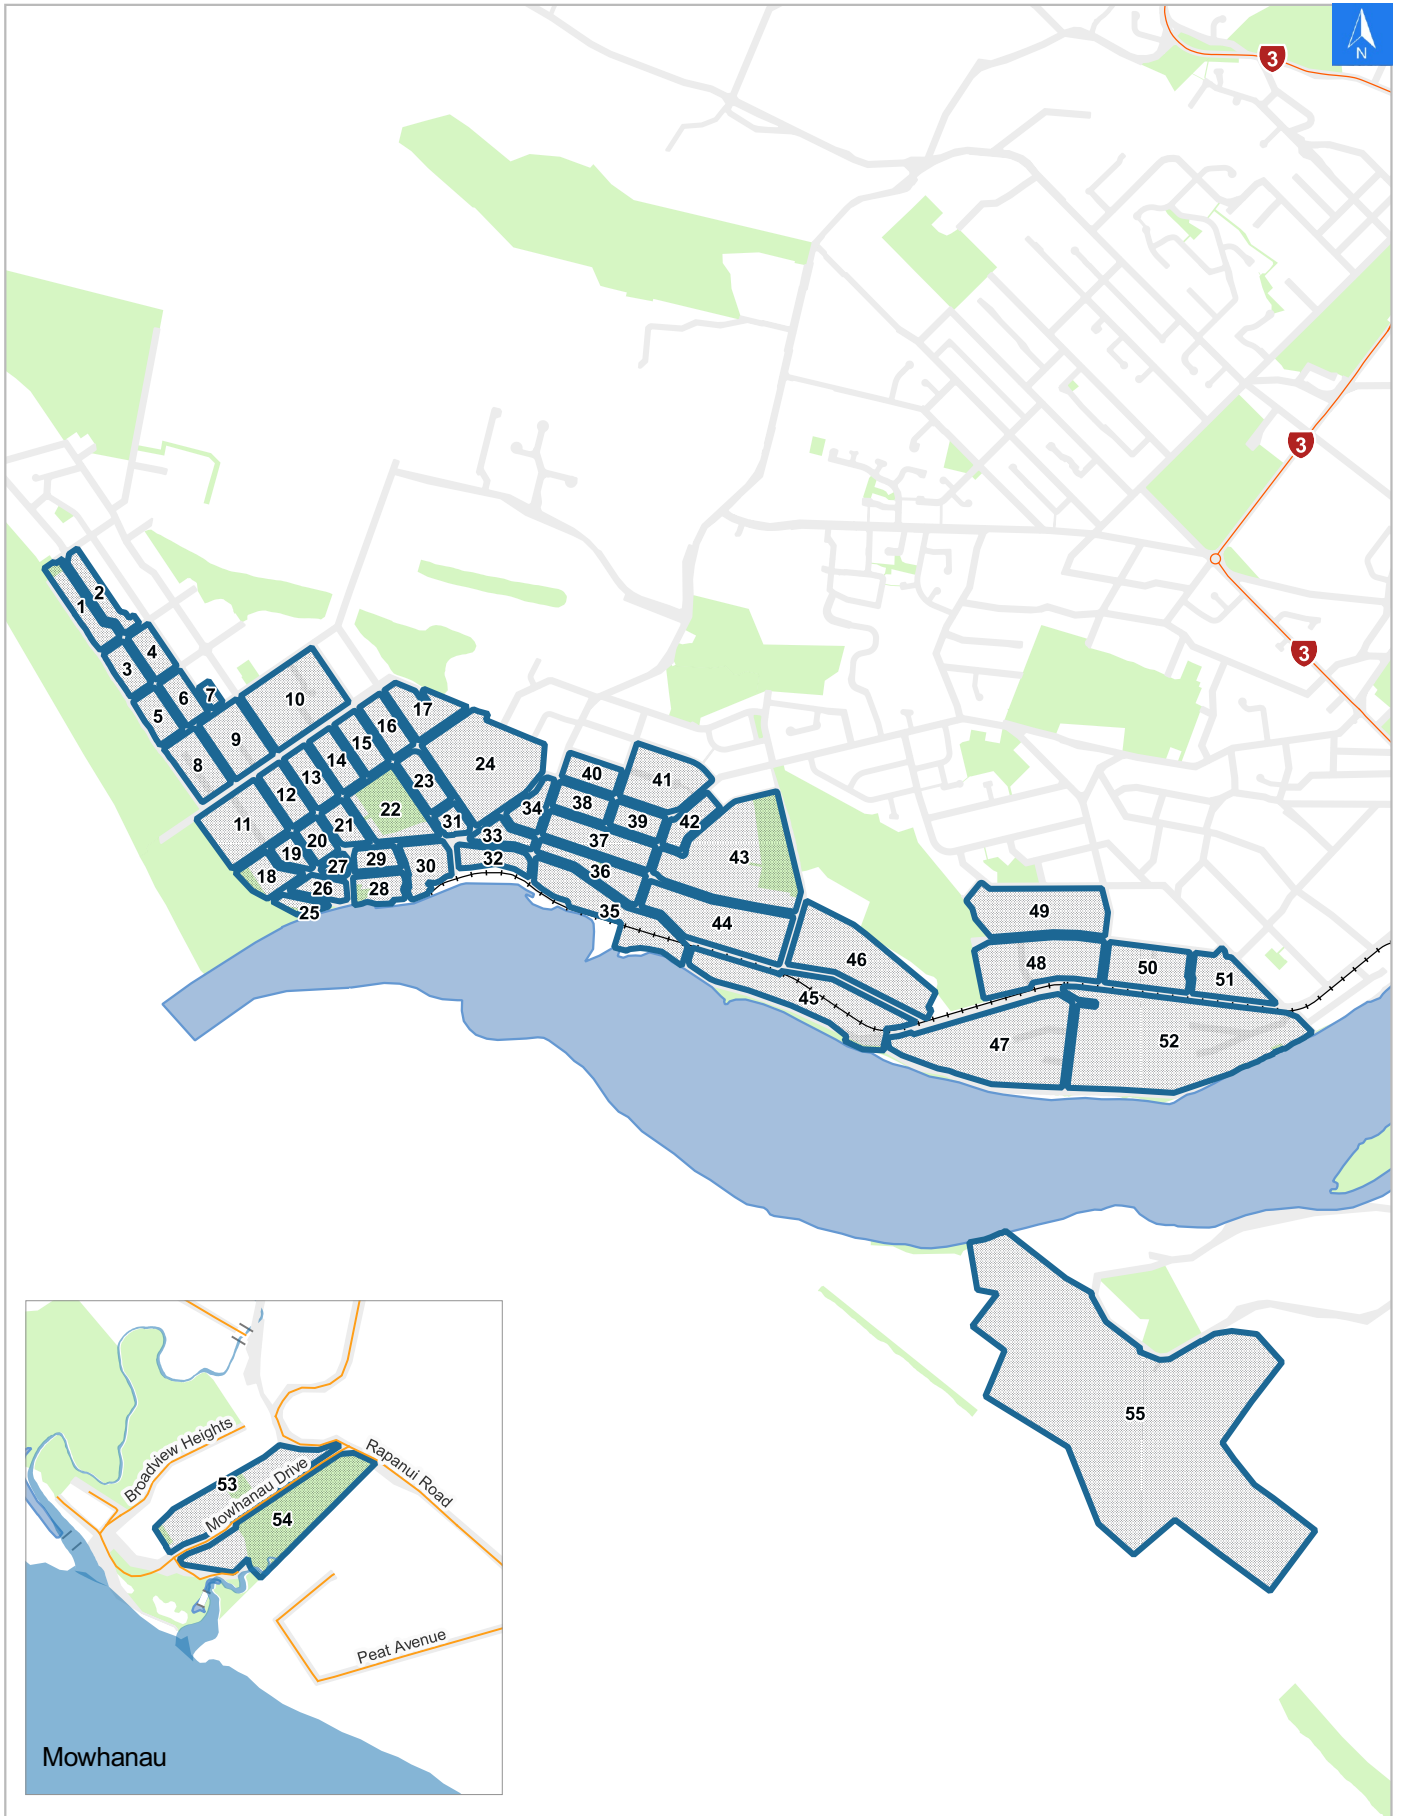

Tsunami Evacuation Map Key

Disclaimer:

Digital map data sourced from Land Information New Zealand CROWN COPYRIGHT RESERVED.
The information displayed in the GIS has been taken from Whanganui District Council's databases and maps.
It is made available in good faith but its accuracy or completeness is not guaranteed. If the information is relied on in support of a resource consent it should be verified independently.

Scale: 1:39,000

Disclaimer:

Digital map data sourced from Land Information New Zealand CROWN COPYRIGHT RESERVED.
The information displayed in the GIS has been taken from Whanganui District Council's databases and maps.
It is made available in good faith but its accuracy or completeness is not guaranteed. If the information is relied on in support of a resource consent it should be verified independently.

Wednesday, September 25, 2024

Scale 1: 2000

Wednesday, September 25, 2024

Disclaimer:

Digital map data sourced from Land Information New Zealand CROWN COPYRIGHT RESERVED.
The information displayed in the GIS has been taken from Whanganui District Council's databases and maps.
It is made available in good faith but its accuracy or completeness is not guaranteed. If the information is relied on in support of a resource consent it should be verified independently.