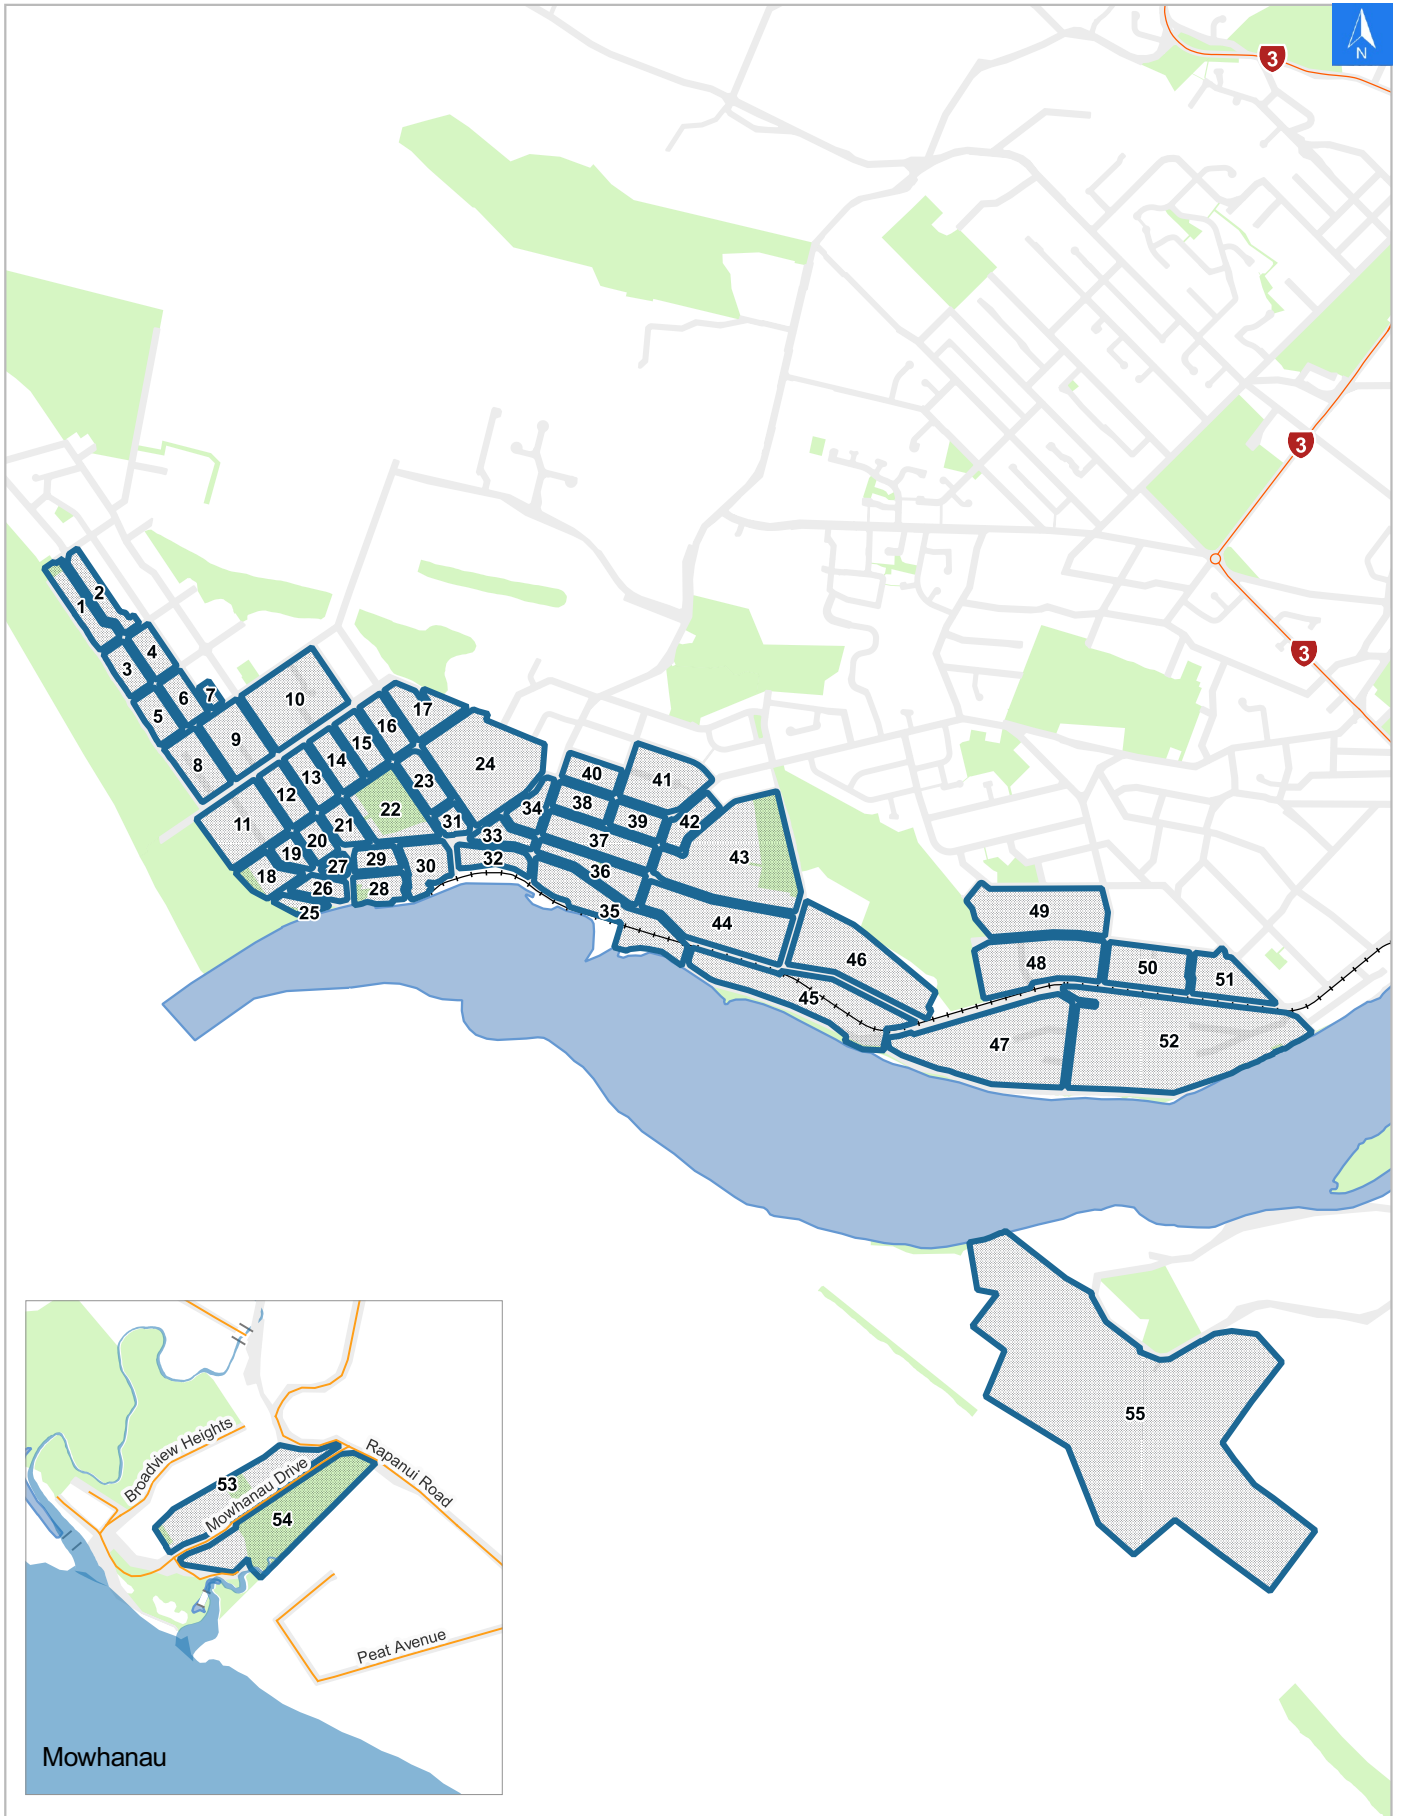

Tsunami Evacuation Map Key

Disclaimer:

Digital map data sourced from Land Information New Zealand CROWN COPYRIGHT RESERVED.
The information displayed in the GIS has been taken from Whanganui District Council's databases and maps.
It is made available in good faith but its accuracy or completeness is not guaranteed. If the information is relied on in support of a resource consent it should be verified independently.

Scale: 1:39,000