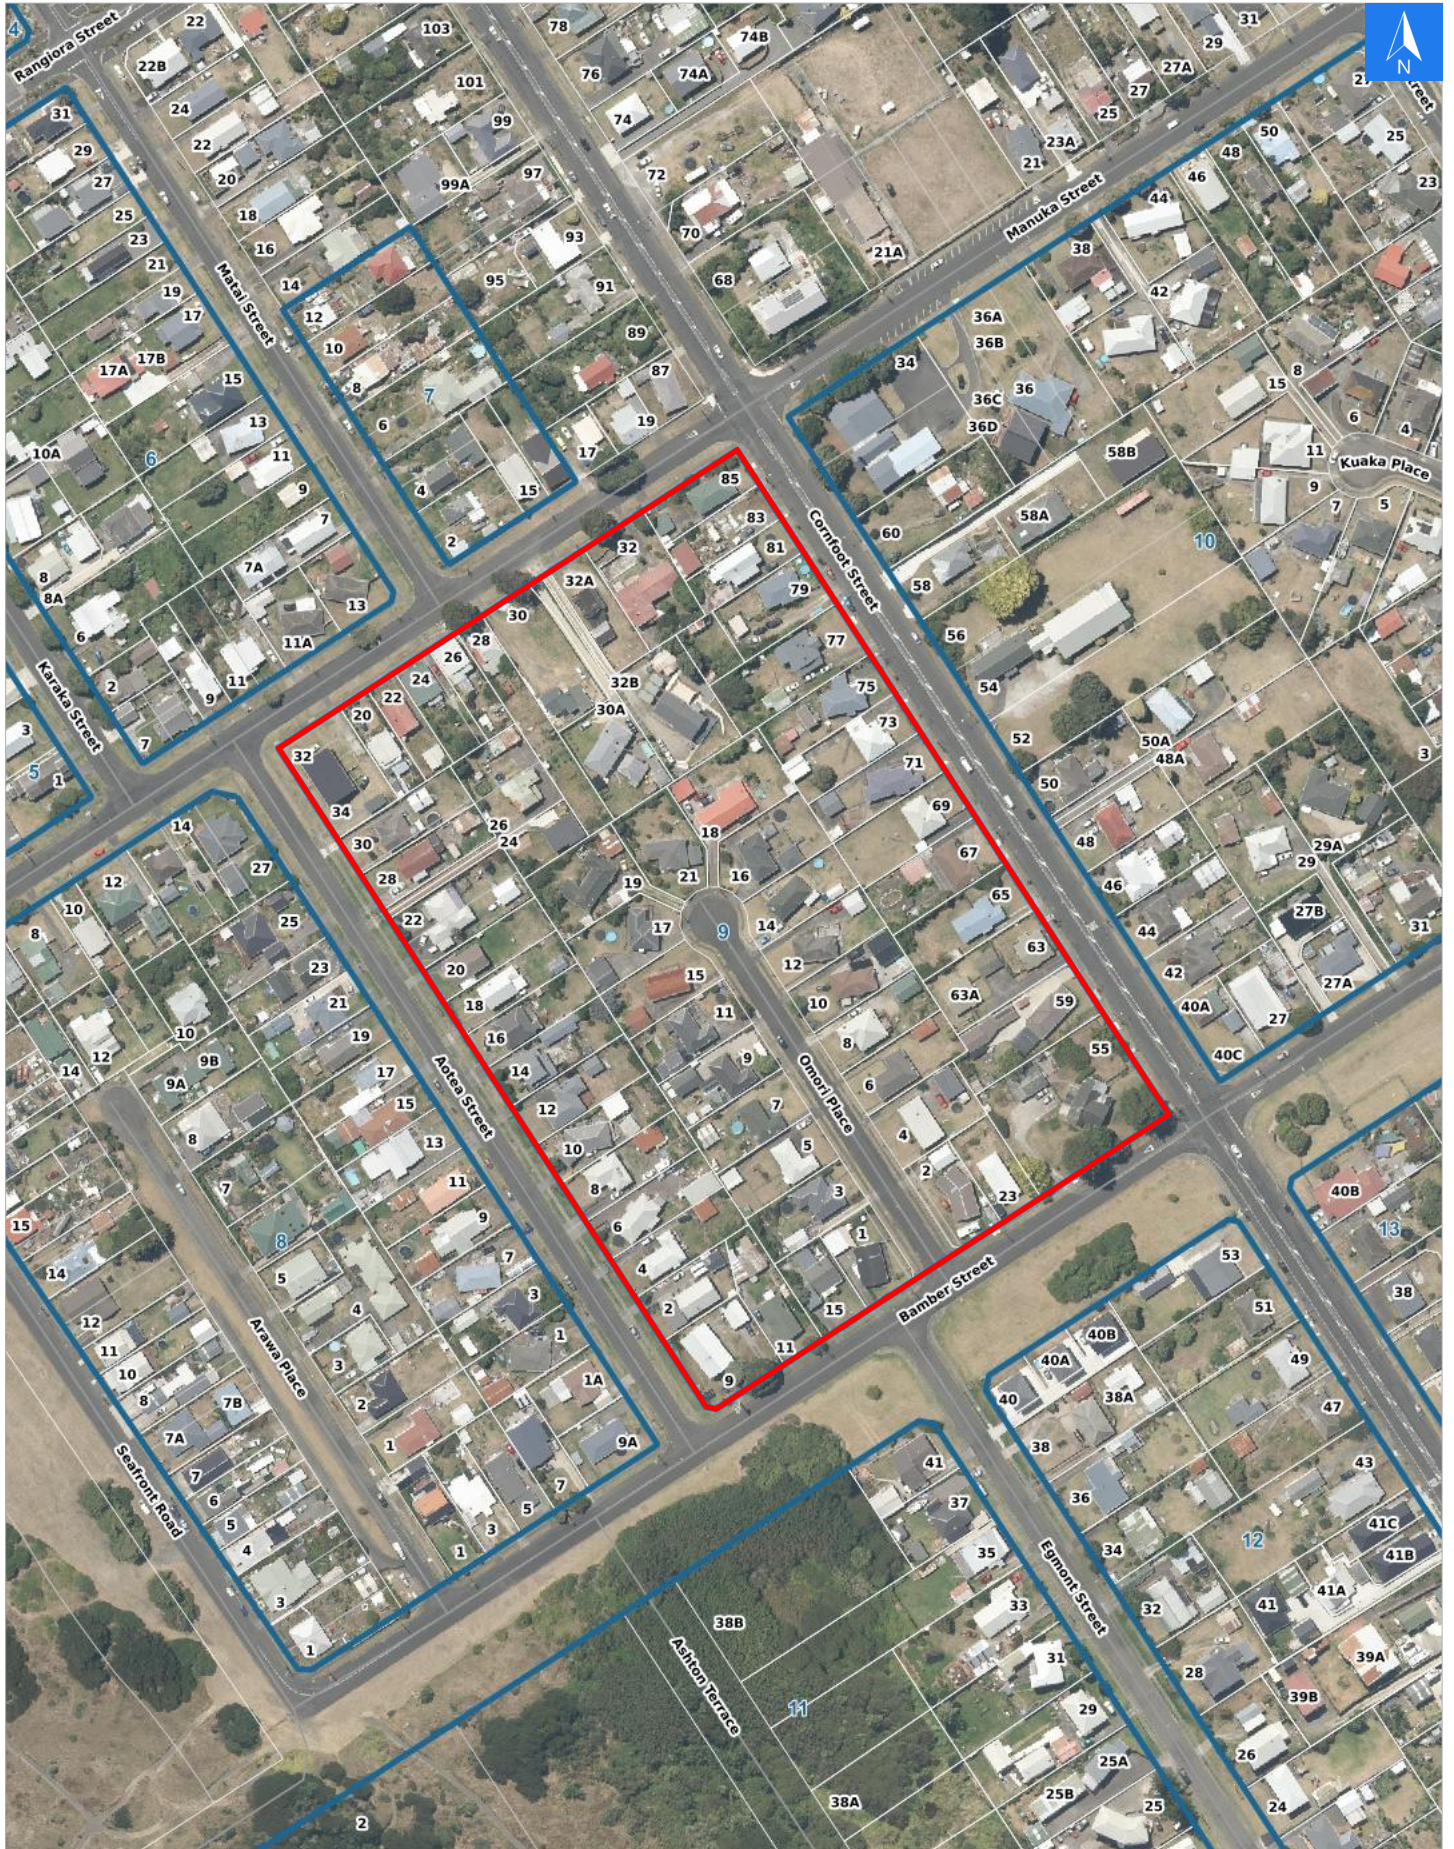

## Tsunami Evacuation Map Key

**Disclaimer:**

Digital map data sourced from Land Information New Zealand CROWN COPYRIGHT RESERVED.  
The information displayed in the GIS has been taken from Whanganui District Council's databases and maps.  
It is made available in good faith but its accuracy or completeness is not guaranteed. If the information is relied on in support of a resource consent it should be verified independently.

Scale: 1:39,000

**Wednesday, April 22, 2026**

**Disclaimer:**

Digital map data sourced from Land Information New Zealand CROWN COPYRIGHT RESERVED. The information displayed in the GIS has been taken from Whanganui District Council's databases and maps. It is made available in good faith but its accuracy or completeness is not guaranteed. If the information is relied on in support of a resource consent it should be verified independently.

Scale 1: 2500

Wednesday, April 22, 2026

Disclaimer:

Digital map data sourced from Land Information New Zealand CROWN COPYRIGHT RESERVED.  
The information displayed in the GIS has been taken from Whanganui District Council's databases and maps.  
It is made available in good faith but its accuracy or completeness is not guaranteed. If the information is relied on in support of a resource consent it should be verified independently.